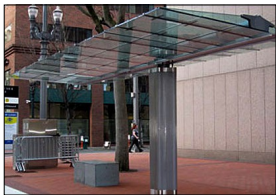

Combining the art of metalworking with cutting edge technology

TRANSIT SHELTERS

Transit Shelters

Big Blue Bus / Santa Monica CA

Metro / Scottsdale AZ

TriMet / Portland OR

Metro / West Sacramento CA

ClearChannel / St Paul MN

RTC / Las Vegas NV

Meridian Contracting / Santa Fe NM

BRT / LAMTA / Los Angeles CA

Sunline / Palm Springs CA

BRT / San Diego CA

Amenities

California Adventure / Disneyland

JCDecaux display / LAX

Metro / Dallas TX

JCDecaux display / LAX

Metro / West Sacramento

Sunshine Shelter Solar Panel

Metro / Los Angeles CA

RTC / Las Vegas NV